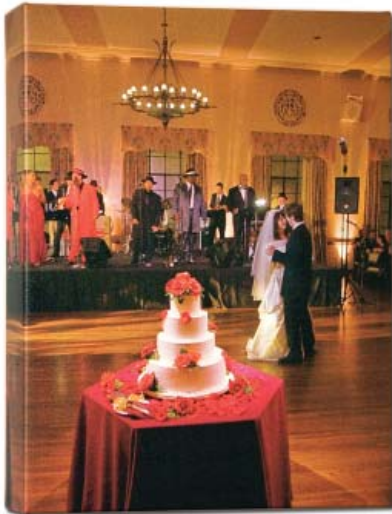

Gallery Wraps

Now Offering Gallery Wraps

Gallery wraps are available in most sizes. If you don't see the size you want listed on this page, please call our lab!

Size	Price
8x10	\$42
11x14	\$52
16x20	\$83
18x24	\$99
20x24	\$110
24x30	\$140
24x36	\$170
30x40	\$220
10x10	\$45
12x12	\$50
16x16	\$75
20x20	\$95
24x24	\$130
30x30	\$175